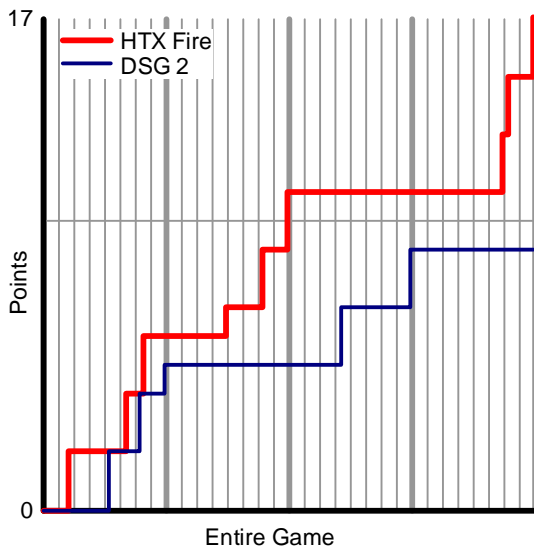

HTX Fire at DSG 2 (17- 9)

(02/16/2013)

Name	MIN	PTS	FGM	FGA	FG%	3PM	3PA	3P%	FTM	FTA	FT%	ORB	DRB	REB	AST	BLK	STL	TO	PF
01 Nash	24	0	0	1	0%	0	0	--%	0	2	0%	1	0	1	0	0	1	1	0
02 Lewis	0	0	0	0	--%	0	0	--%	0	0	--%	0	0	0	0	0	0	0	0
04 Rodriguez	28	2	1	4	25%	0	1	0%	0	0	--%	0	1	1	0	0	1	7	2
10 Johnson	26	2	1	6	16%	0	0	--%	0	2	0%	2	1	3	0	0	3	5	1
11 Melcher	19	4	2	6	33%	0	0	--%	0	3	0%	2	0	2	0	0	5	1	1
12 Small	12	1	0	1	0%	0	0	--%	1	6	16%	2	0	2	0	0	0	0	0
13 Weatherley	7	0	0	1	0%	0	0	--%	0	0	--%	0	0	0	0	0	0	1	0
20 Contreras	10	2	1	2	50%	0	0	--%	0	0	--%	1	0	1	0	0	0	0	0
33 Gatson	32	6	3	10	30%	0	1	0%	0	1	0%	5	3	8	3	0	5	5	3
Team	0	0	0	0	--%	0	0	--%	0	0	--%	0	0	0	0	0	0	0	0
HTX Fire		17	8	31	25%	0	2	0%	1	14	7%	13	5	18	3	0	15	20	7
DSG 2		9	4	21	19%	0	5	0%	1	4	25%	9	16	25	0	0	2	29	12

															QT1	QT2	QT3	QT4	Total
FGT	Totals	1st Hlf	5-	17	29%	2nd Hlf	3-	14	21%	Game	8-	31	25%	HTX Fire	6	5	0	6	17
3PT	Totals	1st Hlf	0-	2	0%	2nd Hlf	0-	0	--%	Game	0-	2	0%	DSG 2	5	0	4	0	9
FT	Totals	1st Hlf	1-	8	12%	2nd Hlf	0-	6	0%	Game	1-	14	7%						

2P:5/15, 3P:0/2, Key:1/5, Lay:0/0
HTX Fire
1st Half

2P:3/14, 3P:0/0, Key:0/2, Lay:0/0
HTX Fire
2nd Half

POWER RATINGS

Name	Rating
01 Nash	-0.5000
02 Lewis	--
04 Rodriguez	-5.5000
10 Johnson	-1.0000
11 Melcher	6.0000
12 Small	0.0000
13 Weatherley	-1.5000
20 Contreras	2.5000
33 Gatson	13.0000
HTX Fire	13.0000